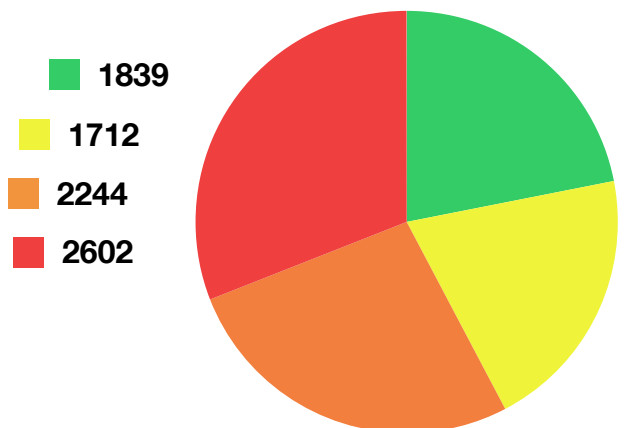

VISITORS

 = 1000 visitors

VOLUNTEER HOURS WORKED

PLACEMENT HOURS WORKED

COLLECTIONS PER YEAR

DELIVERIES PER YEAR

FURNITURE SALES PER YEAR
