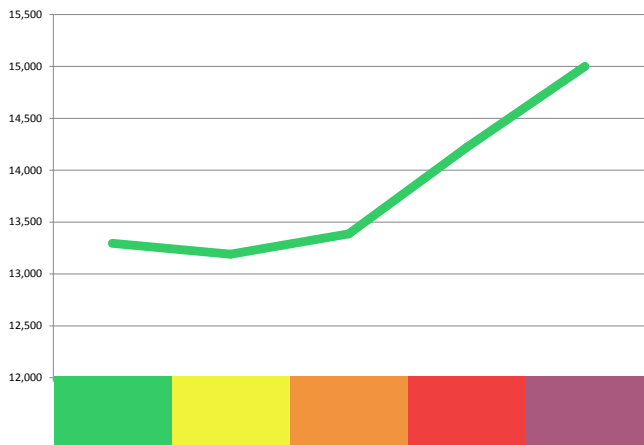

VISITORS

 = 1000 visitors

VOLUNTEER HOURS WORKED

PLACEMENT HOURS WORKED

COLLECTIONS PER YEAR

DELIVERIES PER YEAR

FURNITURE SALES PER YEAR
