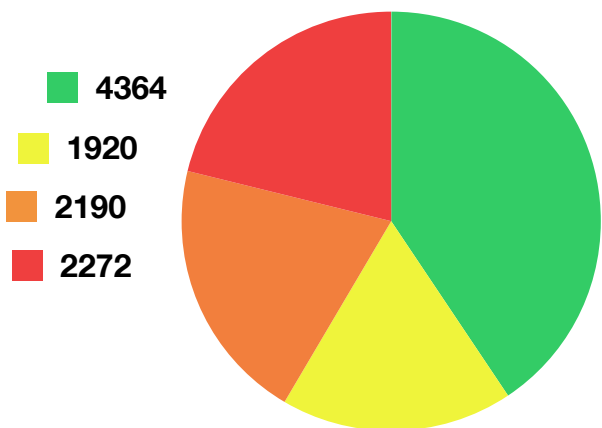

VISITORS

 = 1000 visitors

VOLUNTEER HOURS WORKED

PLACEMENT HOURS WORKED

COLLECTIONS PER YEAR

DELIVERIES PER YEAR

FURNITURE SALES PER YEAR
